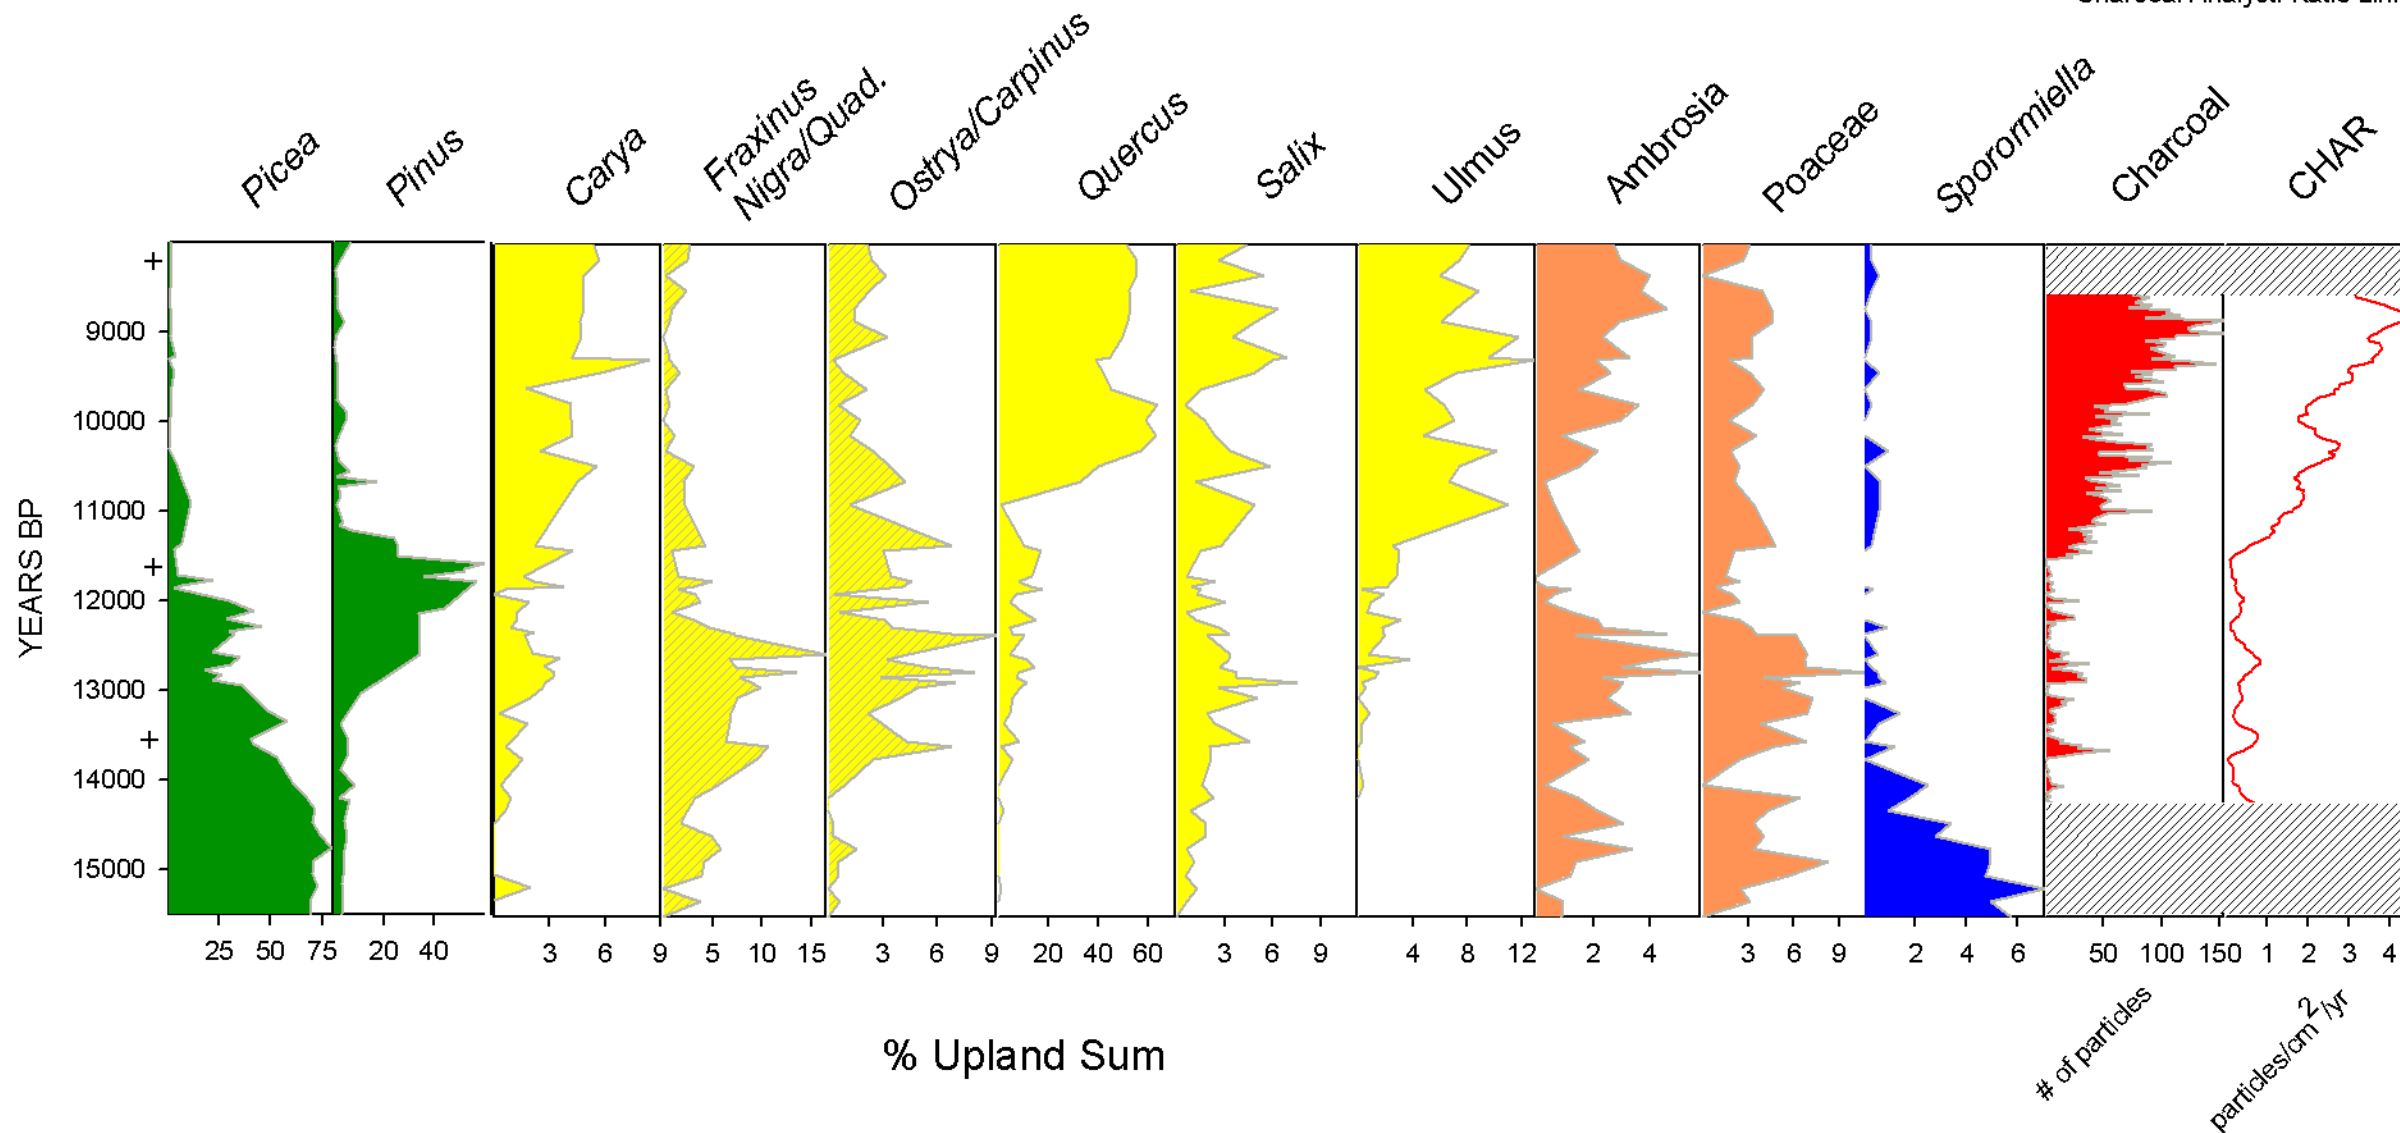

# APPLEMAN LAKE, IN

Pollen Analyst: Jacquelyn Gill  
Charcoal Analyst: Katie Lininger

+ RADIOCARBON DATE

NO-ANALOG TAXA

NO DATA